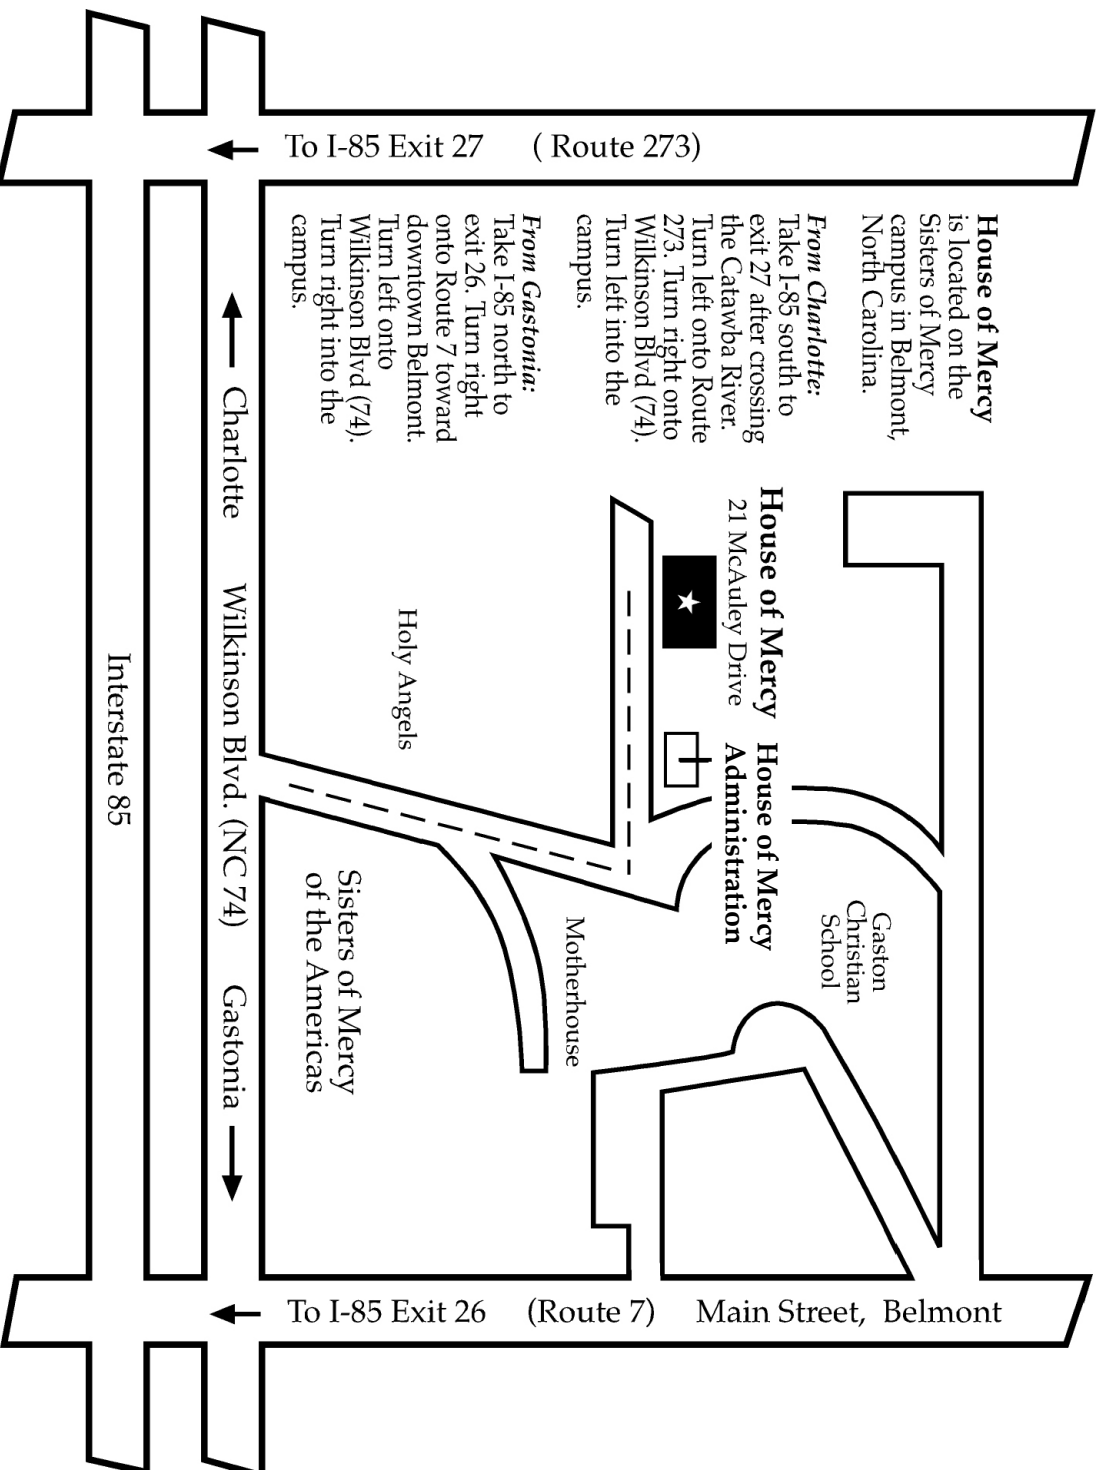

House of Mercy
is located on the
Sisters of Mercy
campus in Belmont,
North Carolina.

From Charlotte:
Take I-85 south to
exit 27 after crossing
the Catawba River.
Turn left onto Route
273. Turn right onto
Wilkinson Blvd (74).
Turn left into the
campus.

From Gastonia:
Take I-85 north to
exit 26. Turn right
onto Route 7 toward
downtown Belmont.
Turn left onto
Wilkinson Blvd (74).
Turn right into the
campus.

To I-85 Exit 27 (Route 273)

Charlotte

Wilkinson Blvd. (NC 74)

Gastonia

Interstate 85

To I-85 Exit 26 (Route 7) Main Street, Belmont